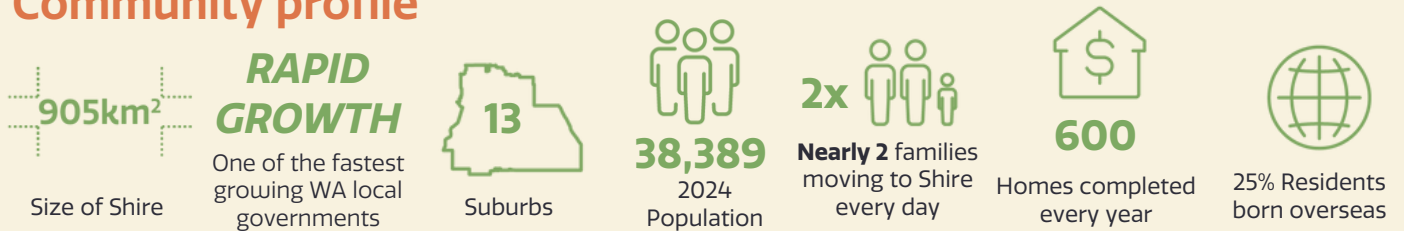

Community profile